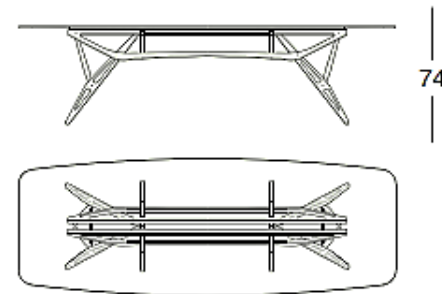

www.kuysenfurniture.com

Reale

Bevelled edge plate glass top. Frame in wengé-stained or in walnut-dyed oak or painted with an open pore black or white finish.

Brand: Zanotta, Made in Italy
Item type: Table
Item code: V2330CM/90X220/CANCL
Designer: Carlo Mollino (1949)
Frame: Canaletto Walnut
Dimension: 220 x 90 x 74 cm